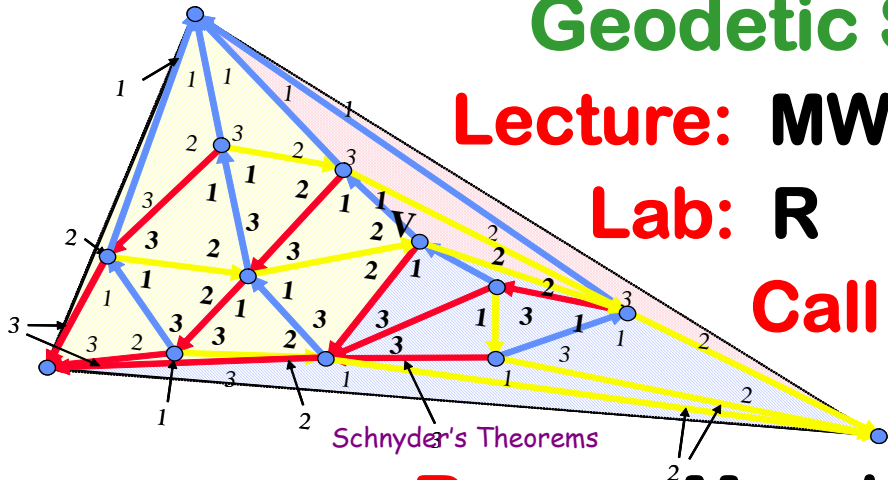

Autumn 2008

Computational Cartography

Mathematical Principles & Algorithms for Computer Mapping

Geodetic Science 837[†]

Lecture: MWF 9:30 - 10:18

Lab: R 12:30 - 2:18

Call No: 22356-3

Room: Mendenhall Lab 255