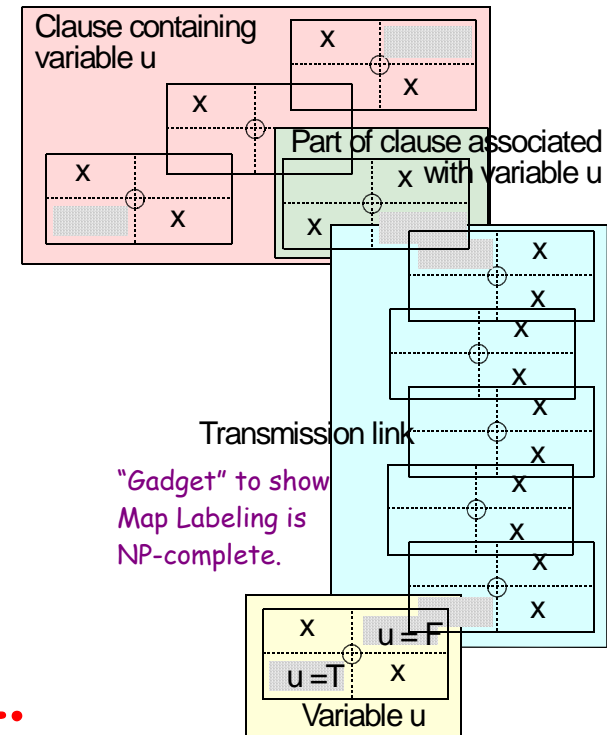

Instructor: Alan Saalfeld

Email: saalfeld.1@osu.edu

Prerequisites: Geod Sci 786

or CSE 680

or permission of instructor

For more information visit:

<http://www.earthsciences.osu.edu/~saalfeld.1>

[†] Core course in the PhD Mapping and GIS track