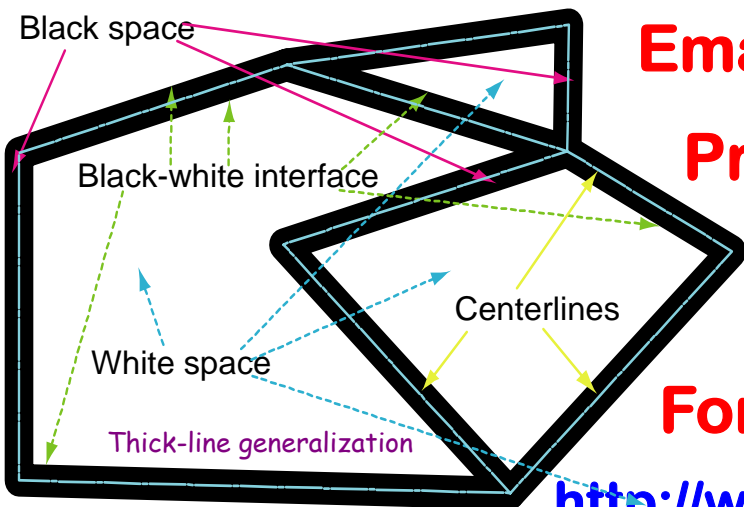

Instructor: Alan Saalfeld

Email: saalfeld.1@osu.edu

Prerequisites: Geod Sci 786

or CSE 680

or permission of instructor

For more information visit:

<http://www.earthsciences.osu.edu/~saalfeld.1>

[†] Core course in the PhD Mapping and GIS track